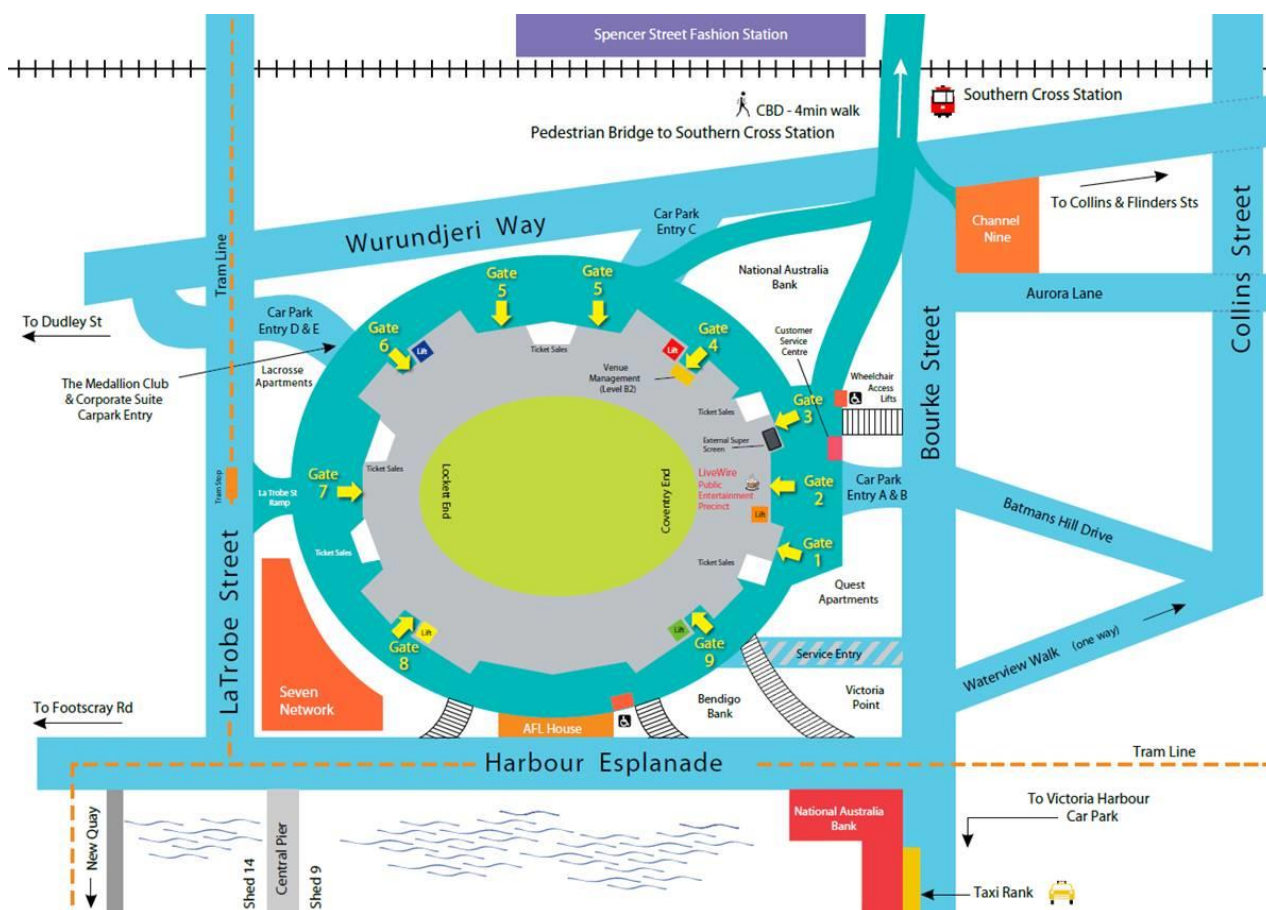

HOW TO GET TO THE PARKER ROOM

By Private Vehicle

- Enter Marvel Stadium car park via **Bourke Street - Car Park Entry A** (left ramp)
- When you enter the car park proceed all the way to the back of the car park
- Turn right at **Row T (blue pillars)** and proceed to **Gate 6**
- Take the lift to the **Level D** and follow the signs to the Parker Room
- Pay booths are located at various hubs and must be paid for prior to exiting

By Taxi

- Direct the taxi to stop on the LaTrobe Street side of the venue
- Proceed towards the venue and turn to your left proceeding to **Gate 6**
- Take the lift to the **Level D** and follow the signs to the Parker Room

By Train

- Cross the Bourke Street Pedestrian Bridge from Southern Cross Station
- When you get to Marvel Stadium, turn to your right proceeding to **Gate 6**
- Take the lift to the **Level D** and follow the signs to the Parker Room

By Tram

- The Bourke Street, Collins Street, LaTrobe Street and City Circle trams can be utilised to get to Marvel Stadium. Please refer to the map once you arrive at the precinct to determine the direction you need to travel around the venue to get to the **Gate 6** for entry.